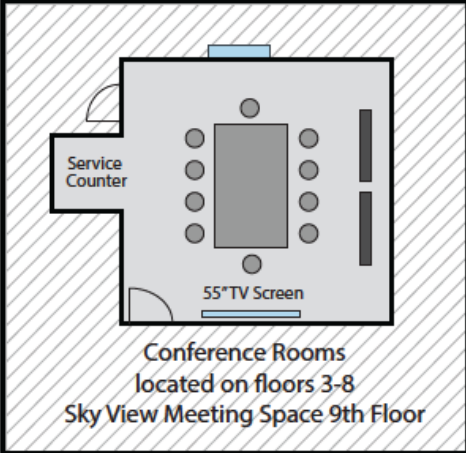

◀ Intracoastal Waterway

Outdoor Function Space

Turtle Bar

Outdoor Function Space

13 Acres of Beach

Gulf of Mexico

Sand Key Park