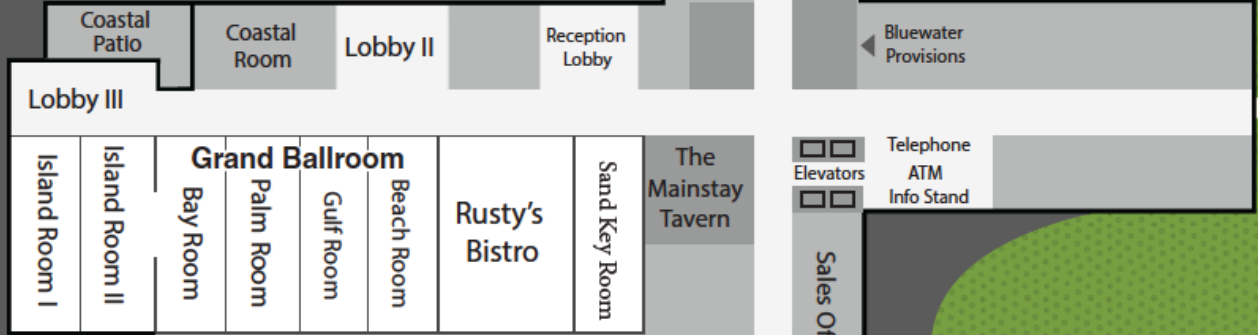

◀ Intracoastal Waterway

Outdoor Function Space

Turtle Bar

Outdoor Function Space

13 Acres of Beach

Gulf of Mexico

Sand Key Park