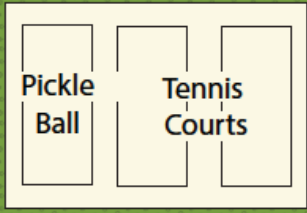

◀ Intracoastal Waterway

Outdoor Function Space

Turtle Bar

Outdoor Function Space

13 Acres of Beach

Gulf of Mexico

Sand Key Park