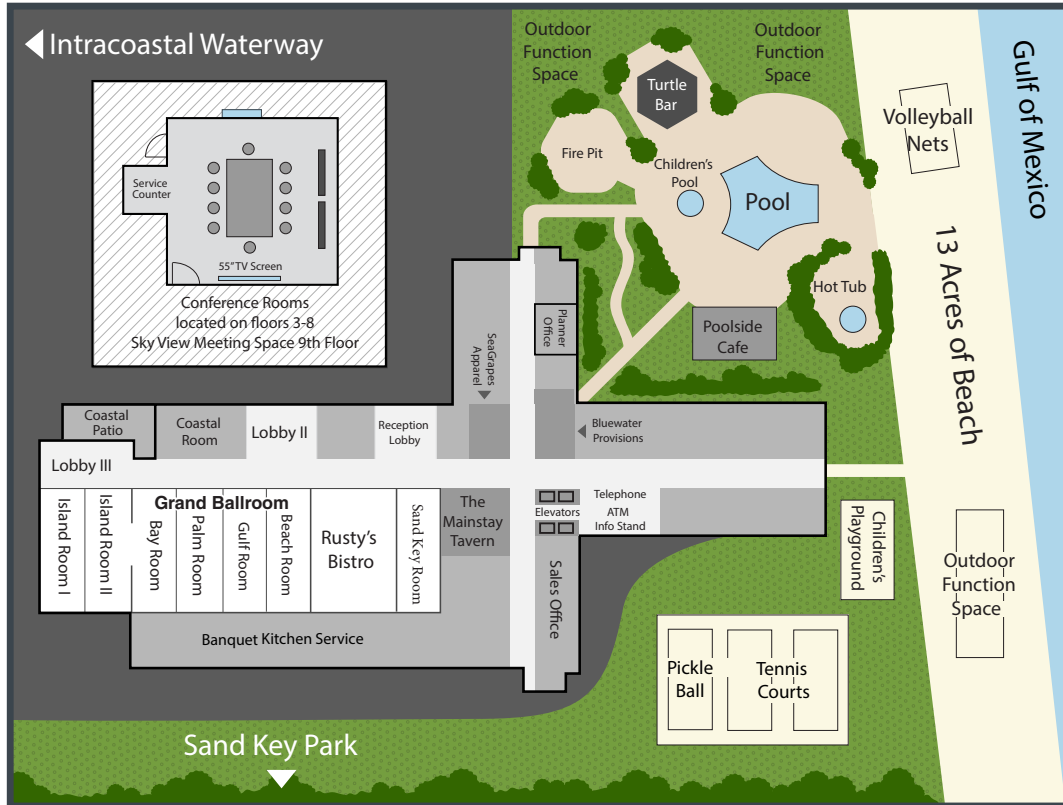

Our exclusive property is located directly on the gentle emerald waters of the Gulf of Mexico on Florida's beautiful west coast.

Property Highlights

- 390 spacious guest accommodations, including 15 suites all with private balconies or patios
- Water views in 80% of our guestrooms
- Adjacent to the tranquil Sand Key County Park
- International airports easily accessible:
Tampa (TPA-25 miles)
Orlando (MCO-110 miles)
St. Pete–Clearwater (PIE-13 miles)
- Only resort in Clearwater Beach offering FREE parking
- No resort fee
- Located in Clearwater Beach - Named the #1 beach in the nation by TripAdvisor

RESORT AMENITIES:

- Beachside pool and whirlpool
- Fire pit
- Beach hammocks
- Turtle Bar - Poolside
- Kid's pool
- Children's play area and planned activities from June through August
- Rusty's Bistro serving breakfast and dinner – 8-time "Golden Spoon" winner
- Mainstay Tavern serving lunch and dinner
- Sheraton Fitness Center
- Two hard tennis courts
- Two pickleball courts
- Beach volleyball
- Beach tennis
- Blue Water Provisions 24-hour convenience store
- Sea Grapes Apparel specialty store

MEETING FACILITIES & STAFF:

- Over 24,000 sq. ft. of meeting space including 8,576 sq. ft. grand ballroom
- 14 meeting rooms
- Our specialty - spectacular beach dinners and parties
- Professional, experienced staff of conference planners with over 100 years of combined experience
- Complimentary wired and wireless internet in the business center

AREA ATTRACTIONS:

- Across the street from the Shoppes of Sand Key which has multiple restaurants and shopping options
- Golf, fishing, boat rentals and water sports only minutes away
- Minutes away from the Clearwater Marine Aquarium, famously known for Winter the Dolphin
- Busch Gardens 45 minutes away
- Orlando attractions 90 minutes away
- Complimentary trolley service throughout the Sand Key/Clearwater Beach area and neighboring beach communities